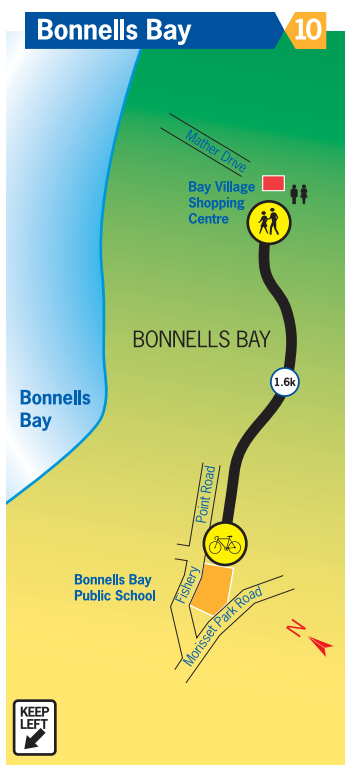

NEWCASTLE PERMANENT
Here for good

Customer Support Centre and Enquiries 131987
LAKE MACQUARIE BRANCHES

- Belmont**
587 Pacific Hwy
- Belmont**
Citi Shop 8, Belmont Citi Centre
- Cardiff**
284 Main Rd
- Charlestown**
Mall, 63 Ridley
- Charlestown Square**
Shop 9 Charlestown Square
- Glendale**
Shop 26 Stockland Super Centre
- Jewells**
Shop 28 Jewellstown Plaza
- Morriset**
95 Dora St
- Mount Hutton**
Lake Macquarie Fair
- Toronto**
45 The Boulevard
- Swansea**
158 Pacific Highway
- Wallsend**
Shop 24 Wallsend Plaza
- Warners Bay**
466 The Esplanade

Walk Safe

on Shared Paths and Please..

- Watch Out!**
Look out at all times for cyclists, roller blades and skate boards.
- Keep Left**
Walk on the left side of the Shared path wherever possible.
- Hold Children**
Parents should be aware of Cyclists who are using Shared paths.
- Apply the 3c's**
Use Care, Commonsense and Courtesy and everyone can enjoy the path safely.

There to Share!

Cyclepaths in Lake Macquarie

There to Share!

JUNE 2006

Proudly Sponsored by

Cycle Safe

on Shared Paths and Please...

- Ride Slowly**
Ride sensibly! Children, the elderly and disabled people also use these paths. Maximum recommended speed 10 km/hr
- Keep Left**
Ride on the left side of the Shared Path wherever possible.
- Ring Your Bell**
Warn other users of the Shared Paths that you are approaching.
- Apply the 3c's**
Use Care, Commonsense and Courtesy and everyone can enjoy the path safely.