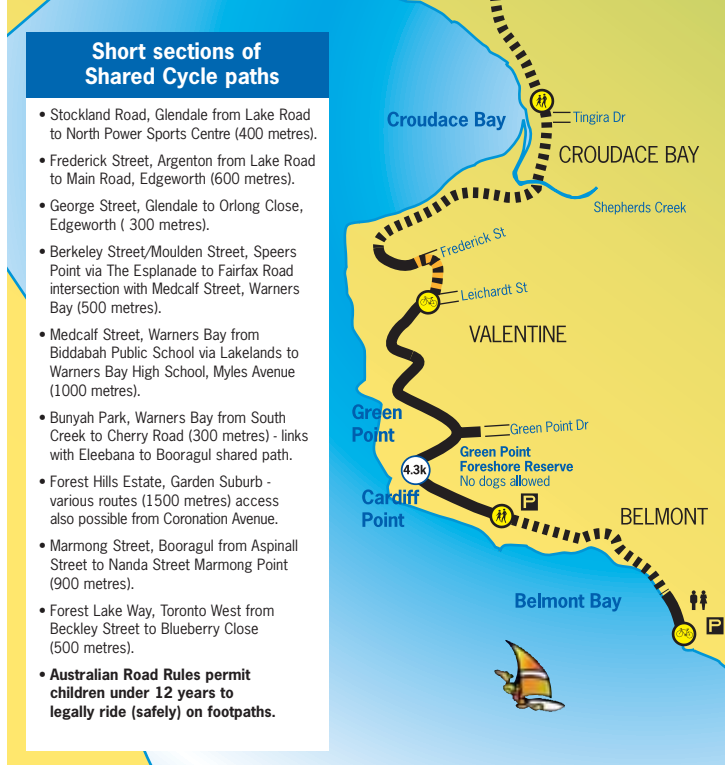

NEWCASTLE PERMANENT
Here for good

Customer Support Centre and Enquiries 131987
LAKE MACQUARIE BRANCHES

- Belmont**
587 Pacific Hwy
- Belmont**
Citi Shop 8, Belmont Citi Centre
- Cardiff**
284 Main Rd
- Charlestown**
Mall, 63 Ridley
- Charlestown Square**
Shop 9 Charlestown Square
- Glendale**
Shop 26 Stockland Super Centre
- Jewells**
Shop 28 Jewellstown Plaza
- Morriset**
95 Dora St
- Mount Hutton**
Lake Macquarie Fair
- Toronto**
45 The Boulevard
- Swansea**
158 Pacific Highway
- Wallsend**
Shop 24 Wallsend Plaza
- Warners Bay**
466 The Esplanade

Walk Safe

on Shared Paths and Please..

- Watch Out!**
Look out at all times for cyclists, roller blades and skate boards.
- Keep Left**
Walk on the left side of the Shared path wherever possible.
- Hold Children**
Parents should be aware of Cyclists who are using Shared paths.
- Apply the 3c's**
Use Care, Commonsense and Courtesy and everyone can enjoy the path safely.

There to Share!

Cyclepaths in Lake Macquarie

There to Share!

JUNE 2006

Proudly Sponsored by

Cycle Safe

on Shared Paths and Please...

- Ride Slowly**
Ride sensibly! Children, the elderly and disabled people also use these paths. Maximum recommended speed 10 km/hr
- Keep Left**
Ride on the left side of the Shared Path wherever possible.
- Ring Your Bell**
Warn other users of the Shared Paths that you are approaching.
- Apply the 3c's**
Use Care, Commonsense and Courtesy and everyone can enjoy the path safely.

There to Share!