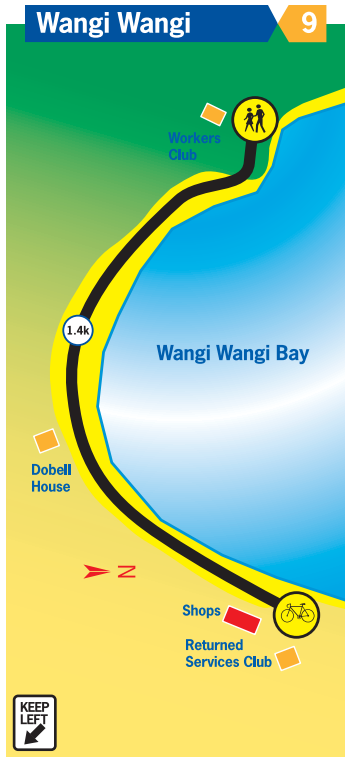

NEWCASTLE PERMANENT
Here for good

Customer Support Centre and Enquiries 131987
LAKE MACQUARIE BRANCHES

- Belmont**
587 Pacific Hwy
- Belmont**
Citi Shop 8, Belmont Citi Centre
- Cardiff**
284 Main Rd
- Charlestown**
Mall, 63 Ridley
- Charlestown Square**
Shop 9 Charlestown Square
- Glendale**
Shop 26 Stockland Super Centre
- Jewells**
Shop 28 Jewellstown Plaza
- Morriset**
95 Dora St
- Mount Hutton**
Lake Macquarie Fair
- Toronto**
45 The Boulevard
- Swansea**
158 Pacific Highway
- Wallsend**
Shop 24 Wallsend Plaza
- Warners Bay**
466 The Esplanade

Walk Safe

on Shared Paths and Please..

- Watch Out!**
Look out at all times for cyclists, roller blades and skate boards.
- Keep Left**
Walk on the left side of the Shared path wherever possible.
- Hold Children**
Parents should be aware of Cyclists who are using Shared paths.
- Apply the 3c's**
Use Care, Commonsense and Courtesy and everyone can enjoy the path safely.

There to Share!

Cyclepaths in Lake Macquarie

There to Share!

JUNE 2006

Proudly Sponsored by

Cycle Safe

on Shared Paths and Please...

- Ride Slowly**
Ride sensibly! Children, the elderly and disabled people also use these paths. Maximum recommended speed 10 km/hr
- Keep Left**
Ride on the left side of the Shared Path wherever possible.
- Ring Your Bell**
Warn other users of the Shared Paths that you are approaching.
- Apply the 3c's**
Use Care, Commonsense and Courtesy and everyone can enjoy the path safely.